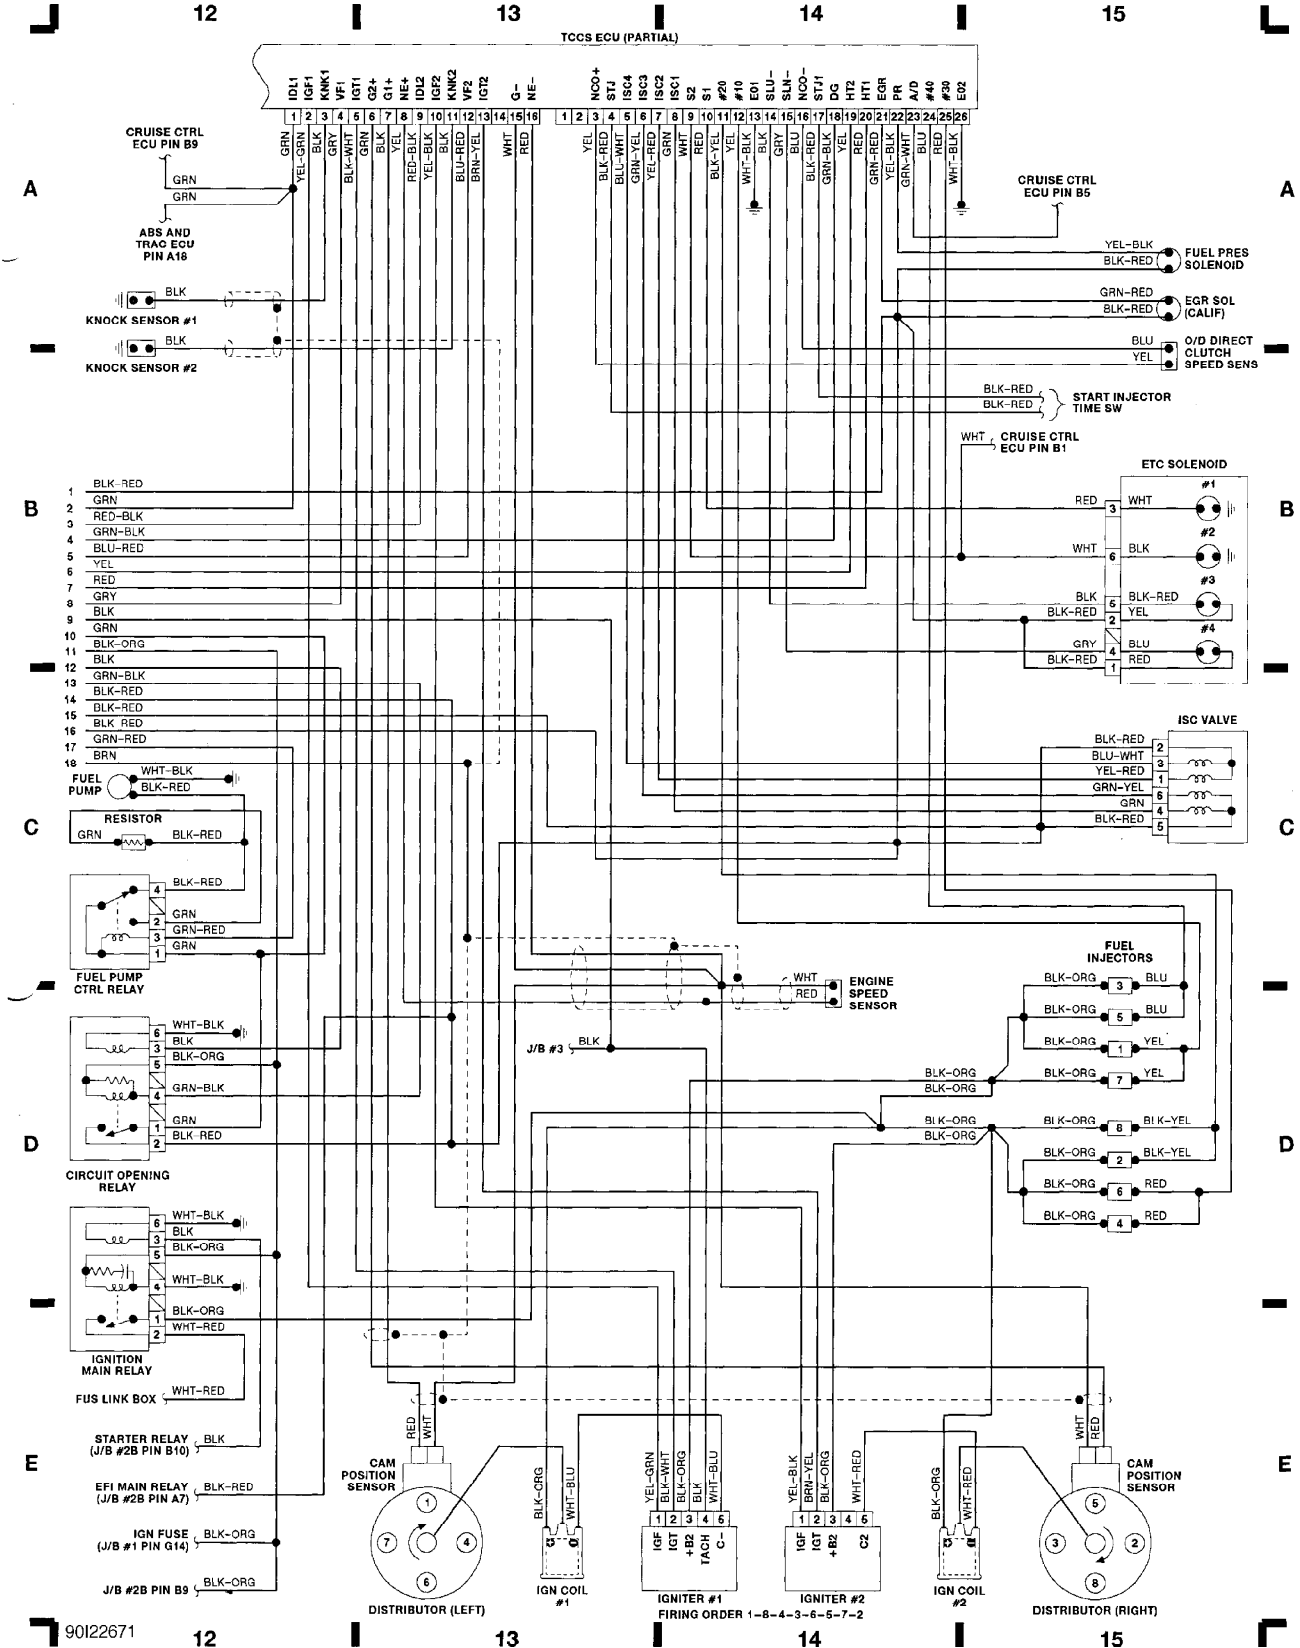

# WIRING DIAGRAMS

## Fig. 4: Computer Engine Control (Cont) (Grid 12-15)

1990 Lexus LS 400

For Lextreme Powertrain 2020 S. Hacienda Blvd. # D Hacienda Heights California 91745

Copyright © 1998 Mitchell Repair Information Company, LLC

Thursday, June 05, 2003 03:25PM

90122671